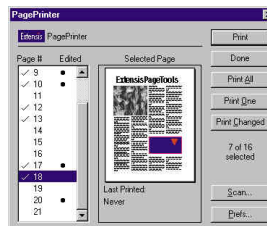

PAGEPRINTER

Preview each page of your document before printing. Scan the publication for edited pages and print only those pages.

SYSTEM REQUIREMENTS:

Macintosh	Windows
Adobe PageMaker 5.0 through 6.5	Adobe PageMaker 6.0 through 6.5
Mac OS System 7.1 or higher	Windows 3.1, Windows 95 or Windows NT 4.0

Extensis Corporation

1800 SW First Avenue, Suite 500, Portland, OR 97201
Phone (503) 274-2020 • Fax (503) 274-0530

Extensis Europe, Zonnebaan 34, 3606 CB Maarssen
The Netherlands • Phone: +31-30-24-75050 • Fax: +31-30-24-12039

<http://www.extensis.com>

PAB-NADST-0497 PA